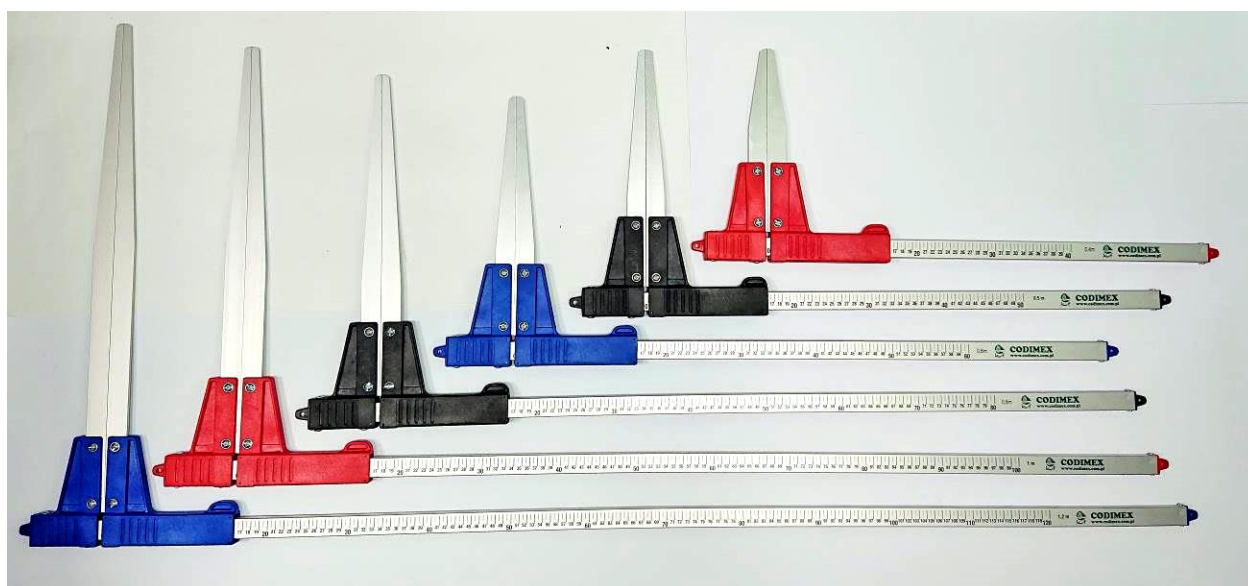

TEST REPORT

Callipers Codimex 40 – 120 cm

OWNER OF TEST CERTIFICATE

Test number: 3695

CODIMEX Sp.z o.o.
Ul. Czerwonych Maków 12/33
01-493 Warsaw - Poland

www.codimex.com.pl

Test results and evaluations

Calliper Codimex 40 – 120 cm

CODIMEX Sp.z o.o. 01-493 Warsaw, Poland

Application field

Measuring log wood with diameters up to 120 cm depending on model

Test Item	Test Result
reading precision	Marking on both sides and above, line scale with 0.5 cm graduation interval and number of centimetres. Available in different scales, also in inch.
Stability	Stable measuring rail and measuring arm, Guide slider with mechanical protection
Handling	Good handle design, exchangeable measuring arm, each fastened with 2 screws. Sliding resistance adjustable. Integrated eyelets at each end.
Gauging	National certification

Description

Anodised light metal measuring rail made of square hollow profile with black centimetre graduation and inscription on three sides. Measuring arm made of light metal with plastic handle.

Technical data's

Length version [cm]	40	50	60	80	100	120
Total length of measuring rail [mm]	707	808	905	1105	1307	1506
Cross-section of measuring rail [mm]	15x25					
Scaling measuring rail [mm]	5 (pitch interval) / 10 (cm- specification)					
Wall thickness measuring rail [mm]	1,5					
Cross section measuring leg tip [mm]	5 x 5					
Cross section of measuring thigh middle [mm]	25 x 5					
Arm depth (inside dimension) [mm]	257	329	329	428	529	629
Diameter eyelet (rail end / head) [mm]	5,8/5,8					
Measuring arm exchangeable	yes					
Sliding resistance measuring arm [N]	8	7	8	7	8	10
Sliding resistance adjustable	yes					
Total weight [g]	535	590	625	720	845	980